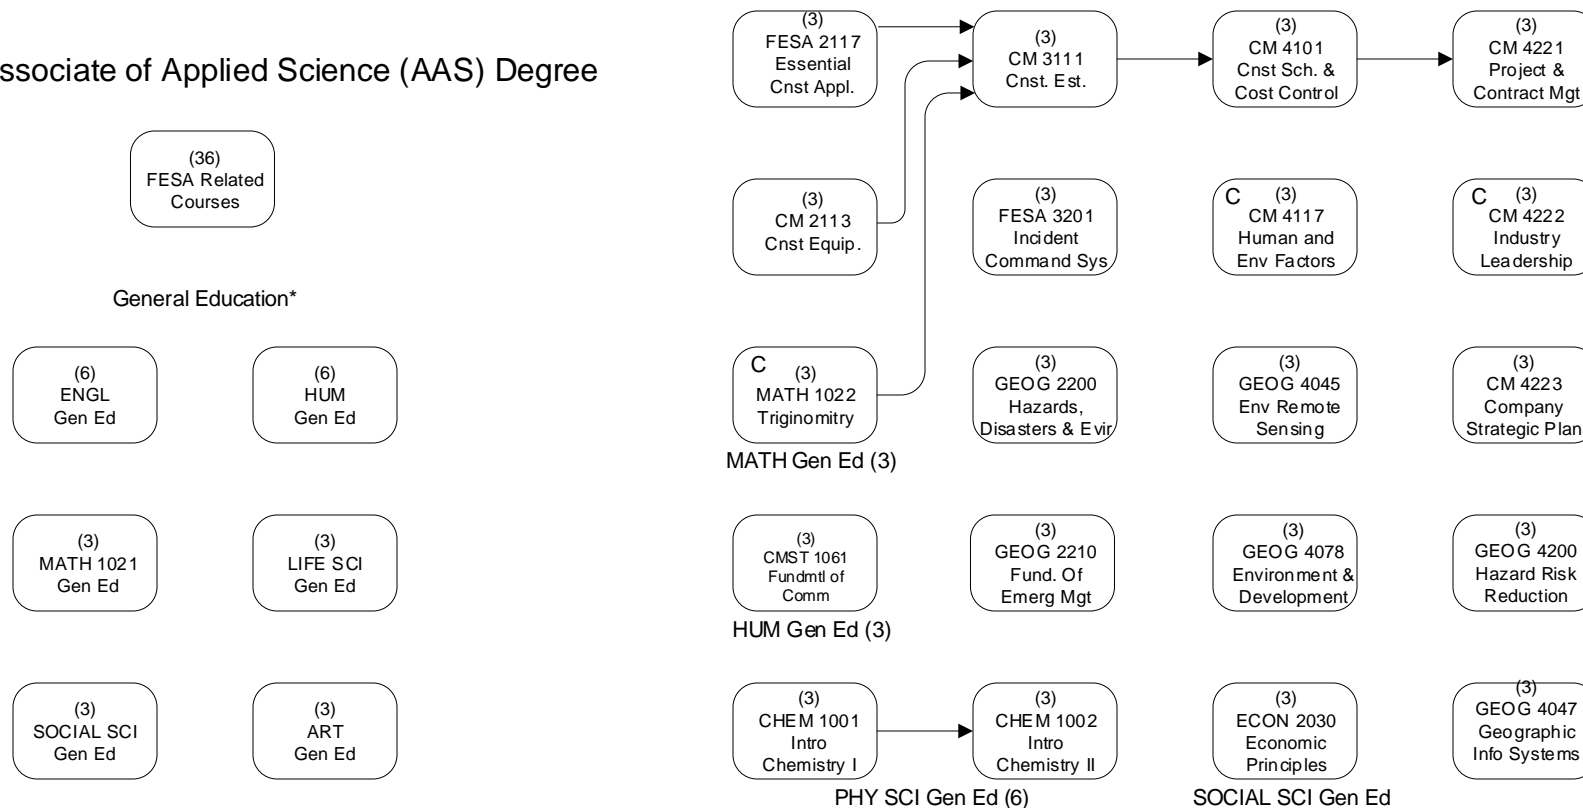

TOTAL HOURS  
120

## Related Associate of Applied Science (AAS) Degree

*\*It is possible there are missing General Education courses contained within the AAS curriculum. To fulfil GenEd requirements, these courses can taken at LSU addition to the FESA program of 60 credit hours.*

This flowchart represents an **eight semester path** to graduation. **There are two LSU Online Terms each semester.**

HOURS: 15                      15                      15                      15                      15                      15                      15 = 120