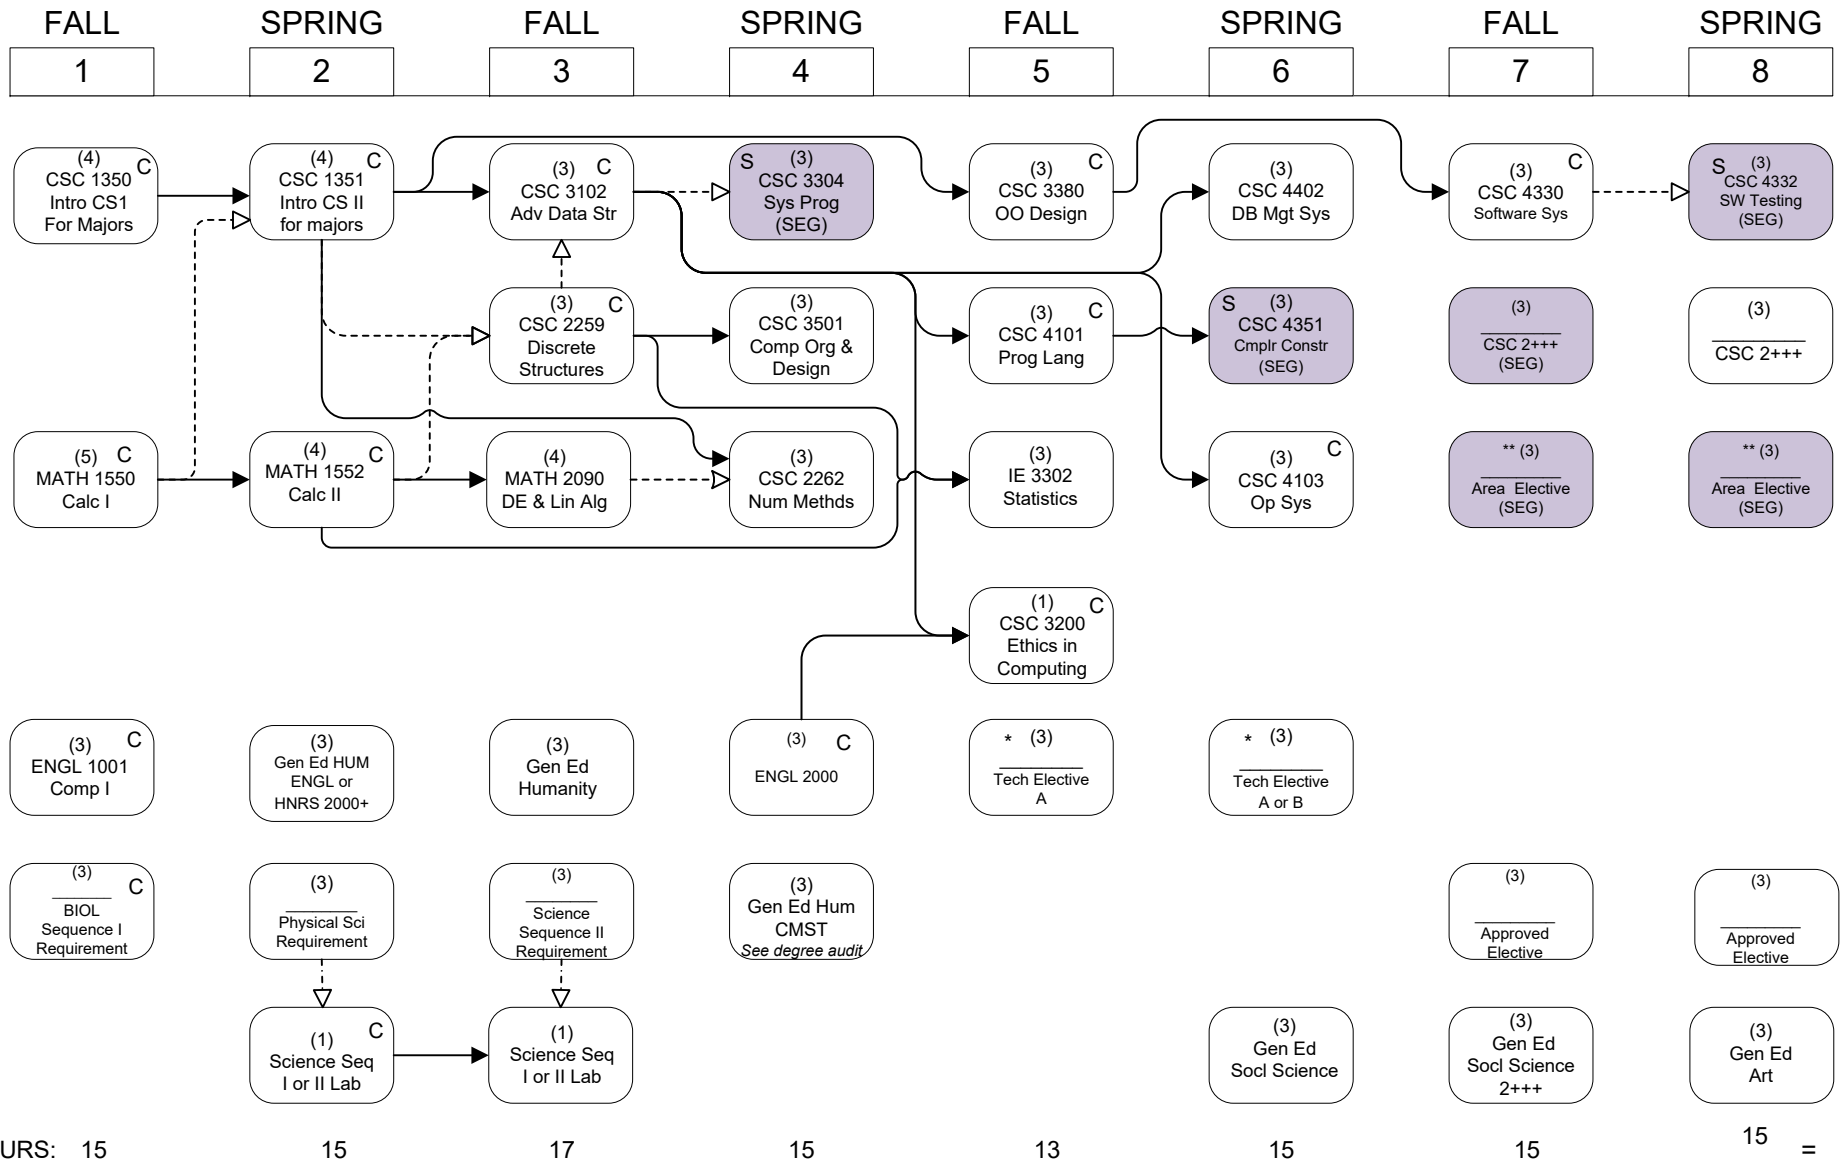

# COMPUTER SCIENCE

Software Engineering (CSC SEG)

Software Engineering (CSC SEG)

→ Credit required

- - - - -> Credit or registration required

- - - - -> Two hours of science lab is required and may be with the science sequence chosen

## FLOWCHART LEGEND

C Grade of "C" or better required BEFORE enrolling in next course in the sequence.

Gen Ed General Education; see 2023-2024 General Catalog

**OFFICE: 3325 Patrick F. Taylor Hall**

\* See CSC & E Division for approved list and substitutions; in general, Group A: STEM++ 2000 level and above; Group B: AVATAR DM Art-track electives

\*\* Pre-approved concentration area electives: CSC 4243, 4263, 4356, 4357, 4360, 4362, 4370, 4444, 4501, 4562, 4585, 4610, 4740, 4762, 4890; EE 4859; IE 4461; ISDS (MAX 6 HRS.) 4111, 4112, 4113, 4120, 4125, 4141; other electives subject to approval

**SOFTWARE ENGINEERING CONCENTRATION (18 HRS)**

Rev. 1/25/2024