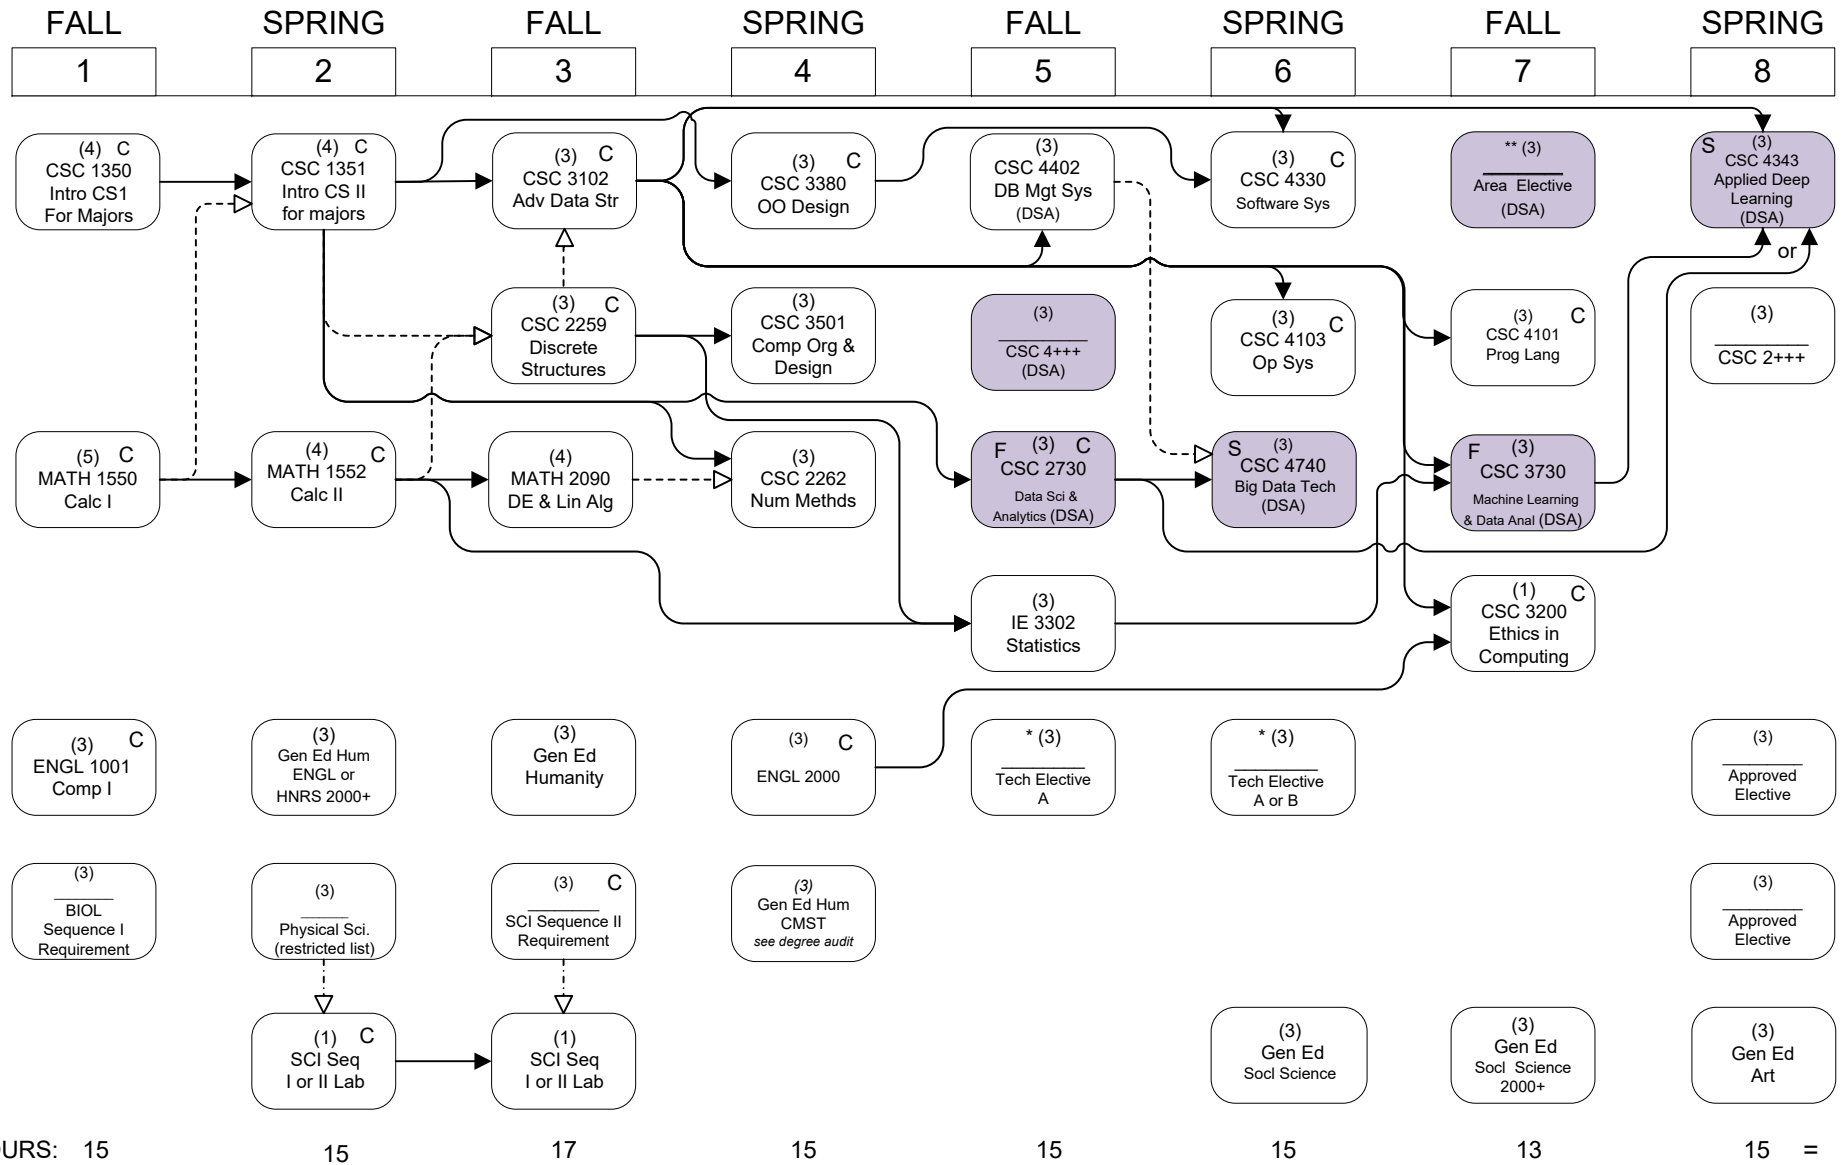

COMPUTER SCIENCE

Data Science & Analytics (CSC DSA)

Data Science & Analytics (CSC DSA)

FLOWCHART LEGEND

C Grade of "C" or better required BEFORE enrolling in next course in the sequence.
 Gen Ed General Education; see 2023-2024 General Catalog

* See CSC & E Division for approved list and substitutions; in general,
 Group A: STEM 2000 level and above;
 Group B: AVATAR DM Art-track electives

** Pre-approved concentration area electives: CSC 4444, 4501, 4512, 4610;
 4762; ISDS 3105, 4118, 4141; MATH 4024, 4025; CSC 4762 other electives
 subject to approval

OFFICE: 3325 Patrick F. Taylor Hall

Data Science & Analytics (18 HRS)
 Rev. 1/25/2024