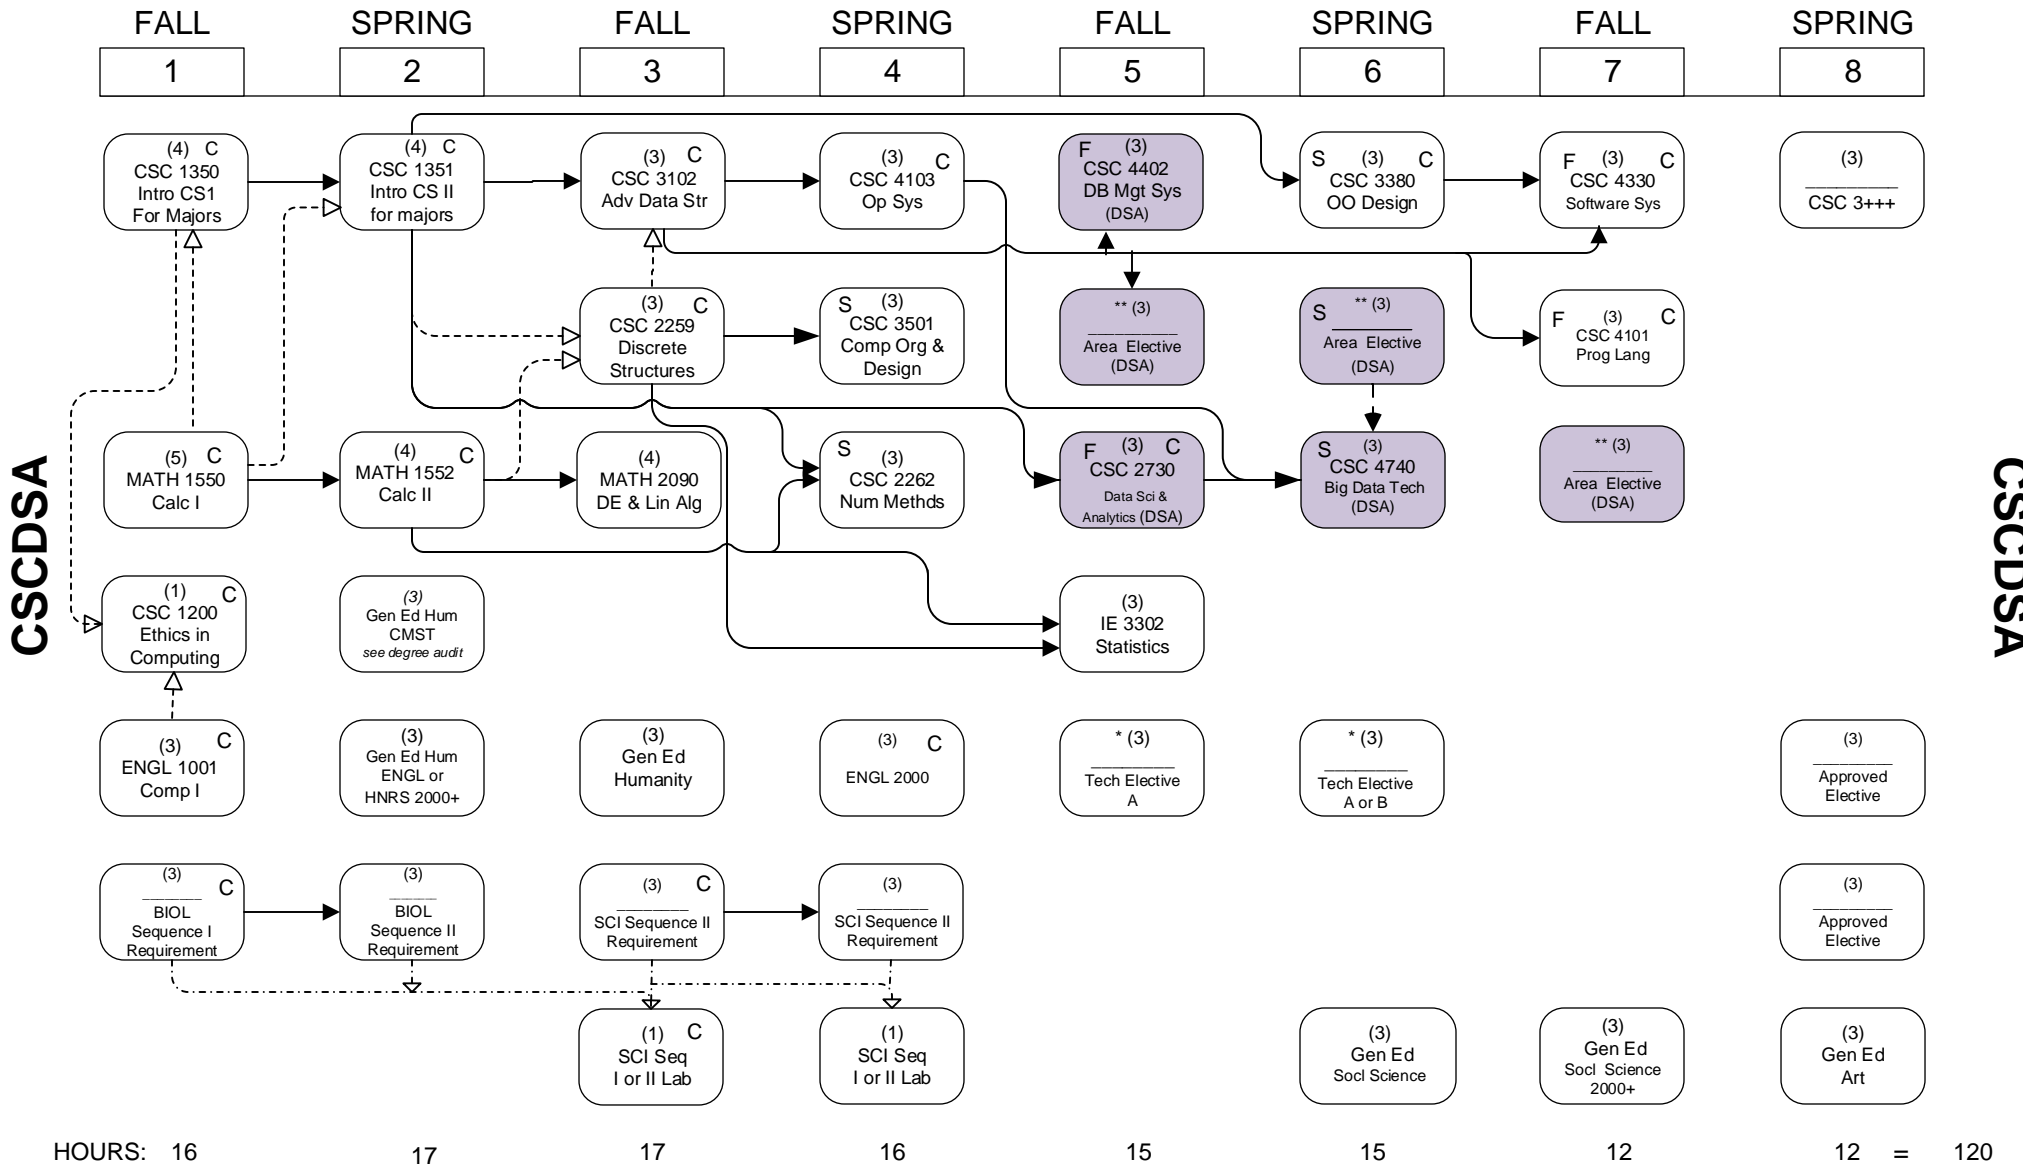

COMPUTER SCIENCE

→ Credit required

- - - - -> Credit or registration required

· · · · ·> Two hours of science lab is required and must be with either science sequence

FLOWCHART LEGEND

C Grade of "C" or better required BEFORE enrolling in next course in the sequence.

Gen Ed General Education; see 2014-2015 General Catalog

* See CSC & E Division for approved list and substitutions; in general,
Group A: STEM 2000 level and above;
Group B: AVATAR DM Art-track electives

** Pre-approved concentration area electives: *No more than 2 courses (6 hours) from the same department.* CSC 4501, 4512, 4610; EE 3150; IE 3302; ISDS 3105, 4118, 4141; MATH 3355, 4024, 4025; other electives subject to approval

Data Science & Analytics (18 HRS)
Rev. 3/20/2014