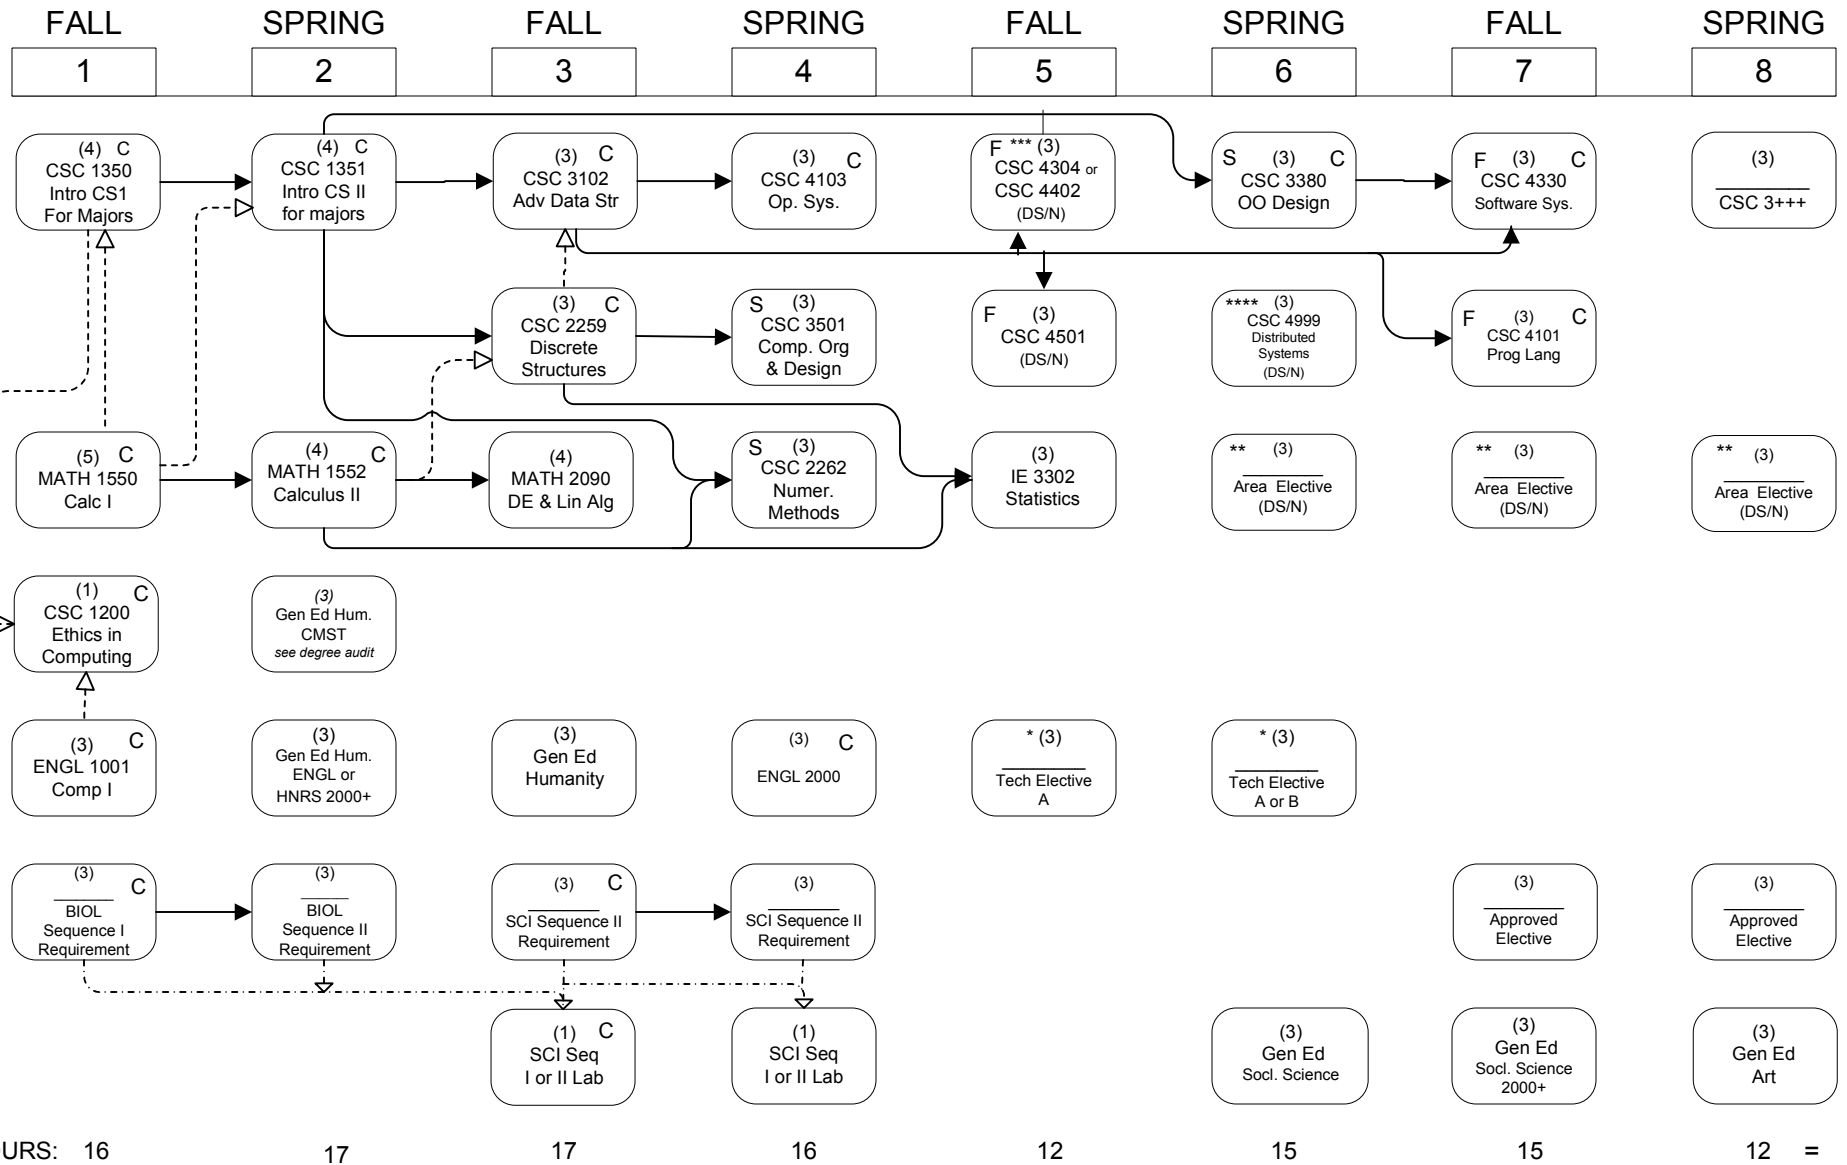

# COMPUTER SCIENCE

CSDSN

CSDSN

## FLOWCHART LEGEND

C Grade of "C" or better required BEFORE enrolling in next course in the sequence.

Gen Ed General Education; see 2013-2014 General Catalog

\*\*\*\* Enroll only with consent of Faculty and Division

\* See CSC & E Division for approved list and substitutions; in general, Group A: STEM 2000 level and above; Group B: AVATAR DM Art-track electives

\*\* Pre-approved concentration area electives: NO MORE THAN 2 ELECTIVE COURSES FROM THE SAME DEPARTMENT: EE 4610, 4625, 4660; IE 4426; ISDS 4111, 4120, 4123 OR CSC 4601; MATH 3355, 4023, 4025, 4325; other electives subject to approval